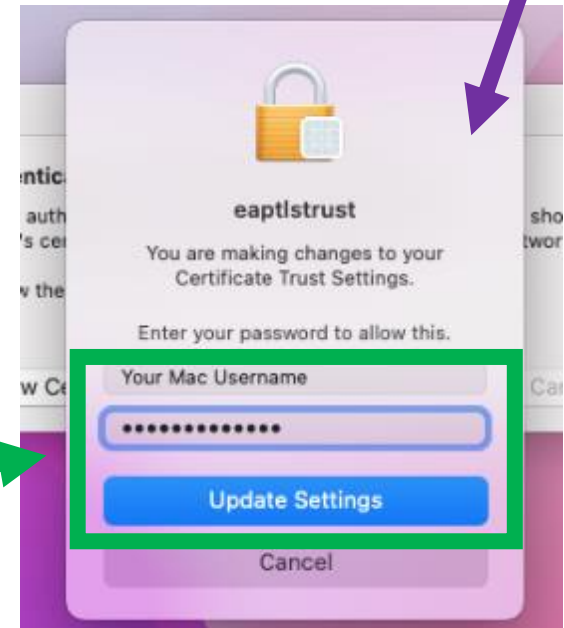

Subject match

Cancel Connect

**EAP method:
Choose 'PEAP'**

**Server CA certificate:
Choose 'Do not check'**

Scroll down to
Identity/Password

Join Wi-Fi network

Identity
username@yavnehcollege.org

Password
.....

Anonymous Identity

Save identity and password

Allow other users of this device to use this network

Cancel Connect

Connect

Connecting to Yavneh-RADIUS BYOD Wi-Fi

Username: Your Yavneh email address
Password: Your Yavneh password

MacBook Users

Account Name: Your Yavneh email address
Password: Your Yavneh password

Your Mac password

Make sure you have the RM Certificate Installed

byod.yavnehcollege.org

- Type **byod.yavnehcollege.org** in your address bar
- Green tick means certificate is installed, if red click on the box and follow the instructions.