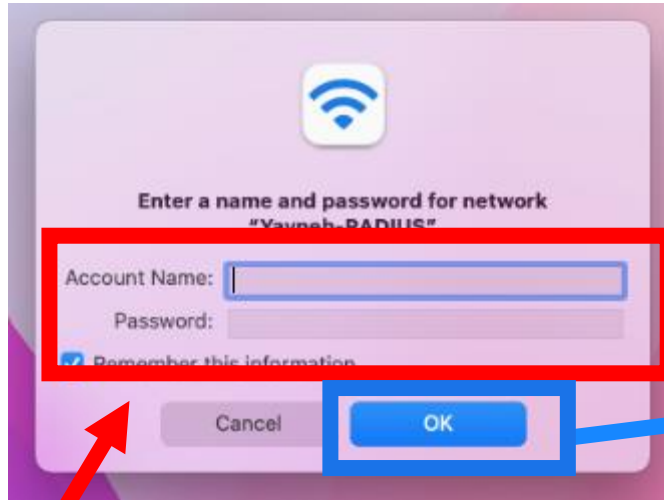

Subject match

Cancel Connect

**EAP method:
Choose 'PEAP'**

**Server CA certificate:
Choose 'Do not check'**

Scroll down to
Identity/Password

Join Wi-Fi network

Identity
username@yavnehcollege.org

Password
.....

Anonymous Identity

Save identity and password

Allow other users of this device to use this network

Cancel Connect

Connect

Connecting to Yavneh-RADIUS BYOD Wi-Fi

Username: Your Yavneh email address
Password: Your Yavneh password

MacBook Users

Account Name: Your Yavneh email address
Password: Your Yavneh password

Your Mac password

Make sure you have the RM Certificate Installed

byod.yavnehcollege.org

- Type **byod.yavnehcollege.org** in your address bar
- Green tick means certificate is installed, if red click on the box and follow the instructions.