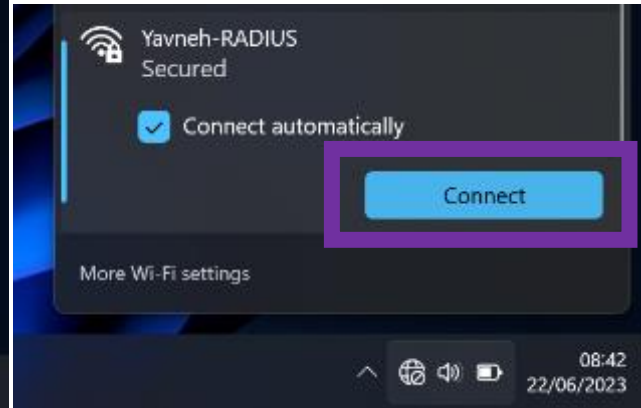

Subject match

Cancel Connect

**EAP method:
Choose 'PEAP'**

**Server CA certificate:
Choose 'Do not check'**

Scroll down to
Identity/Password

Join Wi-Fi network

Identity
username@yavnehcollege.org

Password
.....

Anonymous Identity

Save identity and password

Allow other users of this device to use this network

Cancel Connect

Connect

Connecting to Yavneh-RADIUS BYOD Wi-Fi

Username: Your Yavneh email address
Password: Your Yavneh password

MacBook Users

Account Name: Your Yavneh email address
Password: Your Yavneh password

Your Mac password

Make sure you have the RM Certificate Installed

byod.yavnehcollege.org

- Type **byod.yavnehcollege.org** in your address bar
- Green tick means certificate is installed, if red click on the box and follow the instructions.